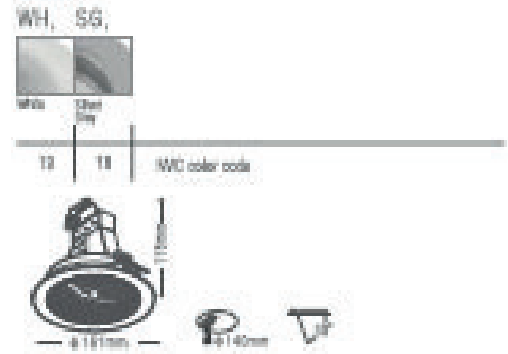

NDL503D

NDL504D

- Lamp: 12V QR111 50Wx4 max.
- Material: Aluminium bezel in power coating finish.
- Quantity/ctn(pcs): 2
- CTN Dimension: 730x265x355mm
- With Ceramic lamp holder.
- W/o lamp or transformer

NDL504D

NDL651N

\$RD 2,789.00

EMPOTRADAS AR111

- Lamp: 12V QR111 100W max.
- Material: Aluminium-alloy cast.
- Quantity/ctn(pcs): 12
- CTN Dimension: 510x345x390mm
- W/o lamp or transformer
- Available for 25mm max. ceiling board.