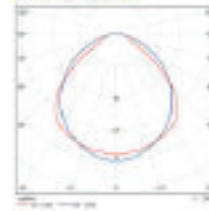

NDL4130x36W
Lamp: GET 0 3x36W