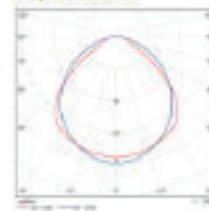

NDL4130x36W
Lamp: GET 0 3x36W