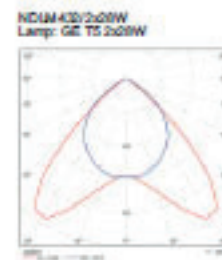

NDLM432/2X28W

FLUORESCENTES/SUPERFICIE

\$RD 4,858.82

- Lamp: T52x28W
- Material: Steel Housing in white power coated finish
- Quantity/ctn(pcs): 2
- CTN Dimension: 1250x650x150mm
- W/o lamp or transformer